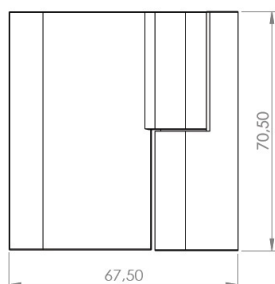

PRODUCT SHEET

Description:

Shower Hinge "Jaro" Up/Down, SS-Look, 90DG, Right, Wall/ Glass, 6-8mm Glass Thickness, $\varnothing 14$ mm Drilling, All Brass, Material, Self closing from 45 DG, Hold Stop at 0 & 90 DG

Item number:

15.23.110-5

Units	Box	Carton	HS Code	Barcode
Pcs.	1	20	8302100090	
				5704866508100

SISO A/S

Mileparken 11
DK-2740 Skovlunde
Denmark
VAT: DK 24786013

Phone +45 45 830 900

www.siso.dk
siso@siso.dk